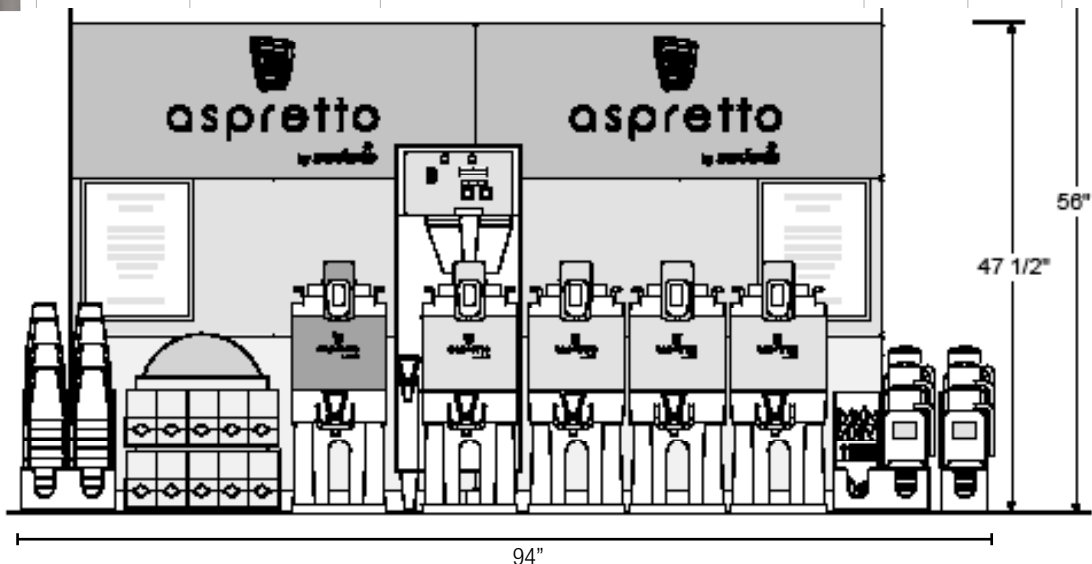

Aspretto Coffee Small Volume

www.don.com/betterday 800.947.0823

	Don #	Desc		Size	Qty	Order Qty
	1013880	Coffee Brewer	Airpot Lever SS liner	2.5 lt	1 ea	
	1032203	Coffee Brewer	Airpot Lever SS liner	2.5 lt	6/cs	
	1013083	Water Filter	for 10 lt Coffee Brewer, EQHP10L	—	1 ea	
	H721	Paper Filter	for Coffee or Tea. Paper	1.5 Gal	500/cs	
	1031004	Brewing Funnel	Black Plastic w/Decals	7¼"W x 3¾"H	1 ea	

Aspretto Coffee Medium Volume

	Don #	Desc		Size	Qty	Order Qty
	1032204	Coffee Server	Digital TF Server	1½ gal	1 ea	
	1013083	Water Filter	for 10 lt Coffee Brewer, EQHP10L		1 ea	
	H720	Gourmet Filter	for Coffee or Tea, Paper	—	500/cs	
	1032205	Funnel	for TF Server		1 ea	
	1032207	Base Only	Additional Base Only - Sold Separately		1 ea	
	1032208	Base Plate	Additional Plate Only - Sold Separately		1 ea	
	38391.1001	Drip Tray Kit	Kit - Sold Separately		1 ea	
	1032210	Digital Display	Temperature Digital Display - Sold Separately		1 ea	