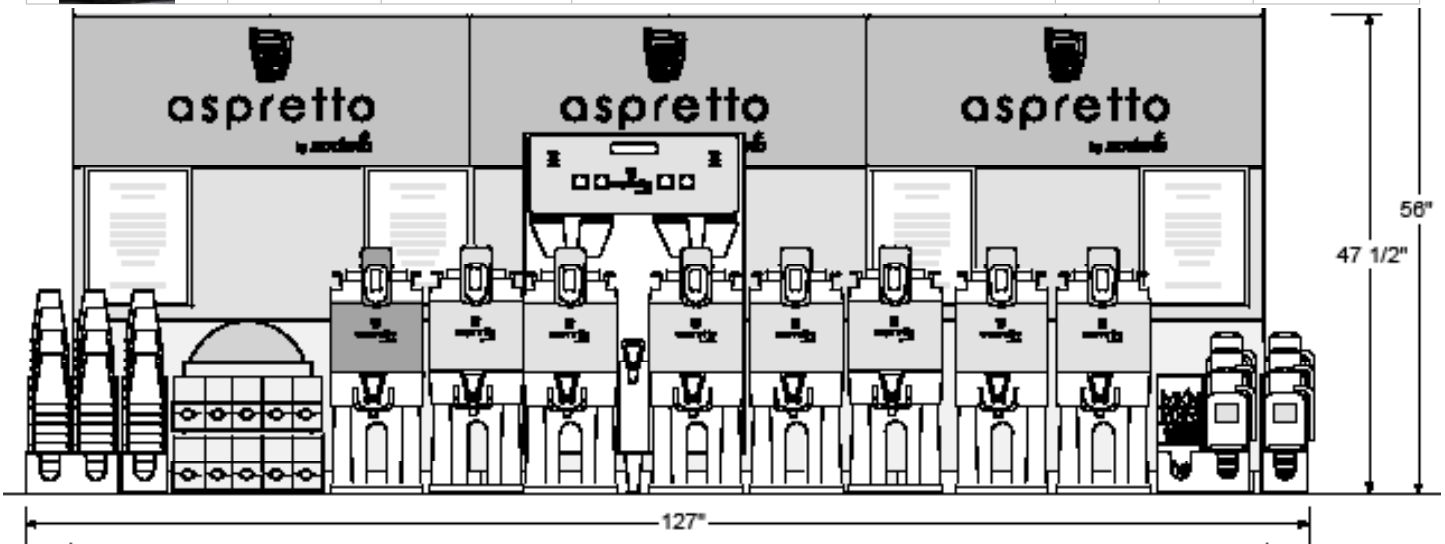

Don #	Desc		Size	Qty	Order Qty
	1032204	Coffee Server	Digital TF Server	1½ gal	1 ea	
	1013081	Water Filter	for EQHP25L Coffee Brewer		1 ea	
	H720	Gourmet Filters	for Coffee or Tea, Paper	—	500/cs	
	1032205	Funnel	for TF Server		1 ea	
	1032207	Base Only	Additional Base Only - Sold Separately		1 ea	
	1032208	Plate Only	Additional Plate Only - Sold Separately		1 ea	
	38391.1001	Drip Tray Kit	Kit Sold Separately		1 ea	
	1032210	Digital Display	Temperature Digital Display sold Separately		1 ea