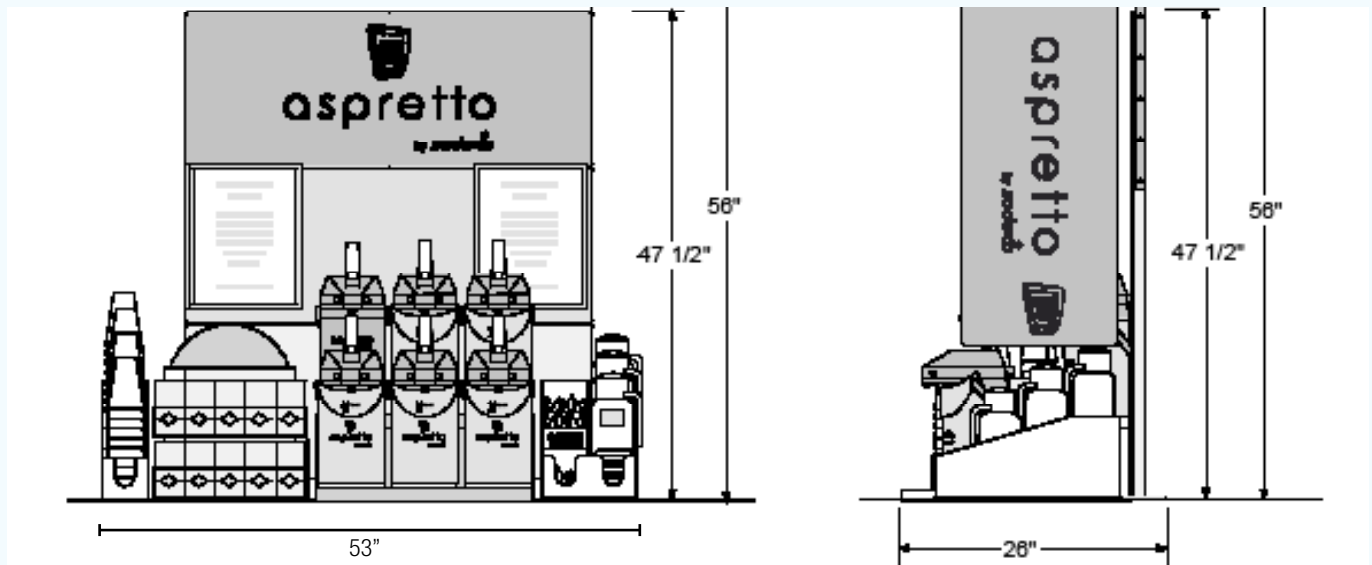

Aspretto Coffee Small Volume

www.don.com/betterday 800.947.0823

	Don #	Desc		Size	Qty	Order Qty
	1013880	Coffee Brewer	Airpot Lever SS liner	2.5 lt	1 ea	
	1032203	Coffee Brewer	Airpot Lever SS liner	2.5 lt	6/cs	
	1013083	Water Filter	for 10 lt Coffee Brewer, EQHP10L	—	1 ea	
	H721	Paper Filter	for Coffee or Tea. Paper	1.5 Gal	500/cs	
	1031004	Brewing Funnel	Black Plastic w/Decals	7¼"W x 3¾"H	1 ea	