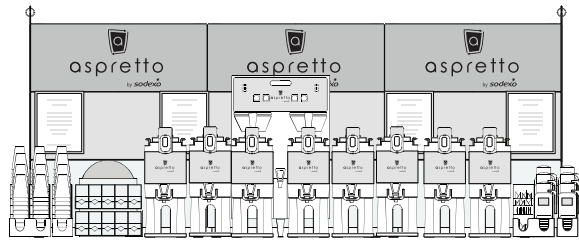

À la Carte

Date

		Page 1 Subtotal		
ACCESSORIES		QTY	UNIT	EXT
ASP-1008: aspretto Single Condiment Cup Organizer				
ASP-1009: aspretto Dual Condiment Cup Organizer				
ASP-AR: aspretto Aluminum Airpot Rack				
ASP-DD: aspretto Dairy Dispensers				
ASP-DL6: Set of 6, Dairy Labels (1/2 & 1/2, Whole, 2%, 1%, Skim, Soy)				
ASP-SL: Fair Trade Sugar Label				
SHIPPING & HANDLING				
UPS - Ground Shipping				
TOTAL ORDER				
Return to Janie Desousa at jdesousa@coreconceptsinc.com				
APPROVAL:		DATE: