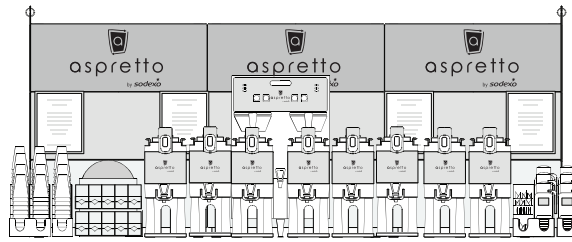

# À la Carte

<b>Date</b>

**SHIP TO:**

<b>Site:</b>	<b>Contact Name:</b>
<b>c/o Sodexo:</b>	<b>Email Address:</b>
<b>Address:</b>	<b>Contact #:</b>

<b>EQUIPMENT GRAPHICS</b>	<b>QTY</b>	<b>UNIT</b>	<b>EXT</b>
<b>ASP-GAW 2.5L:</b> aspretto Green Airpot Wraps for Bunn Model #32125.0000			
<b>ASP-BAW 2.5L:</b> aspretto Black Airpot Wraps for Bunn Model #32125.0000			
<b>ASP-FL5:</b> Set of 5 aspretto Airpot Flavor Labels (Light Roast, Dark Roast, Decaf Dark Roast, Hazelnut, French Vanilla)			
<b>ASP-FAB:</b> aspretto Fascia Panel for Bunn Airpot Brewer Model #38700.0010			
<b>ASP-GSW:</b> aspretto Green Shuttle Wraps for Bunn TF Shuttle Model #39550.0050 and #42750.0000			
<b>ASP-BSW:</b> aspretto Black Shuttle Wraps for Bunn TF Shuttle Model # 39550.0050 and #42750.0000			
<b>ASP-SC6-N:</b> Set of 6, aspretto Shuttle Clips - Fits Bunn TF Shuttle Model #42750.0000 (Light Roast, Dark Roast, Decaf Dark Roast, Hazelnut, French Vanilla, Hot Water)			
<b>ASP-SC6:</b> Set of 6, aspretto Shuttle Clips - Fits Bunn TF Shuttle Model #39550.0050 (Light Roast, Dark Roast, Decaf Dark Roast, Hazelnut, French Vanilla, Hot Water)			
<b>ASP-FSB:</b> aspretto Fascia Panel for Bunn Digital TF Single Brewer # 34800.0000			
<b>ASP-FDB:</b> aspretto Fascia Panel for Bunn DUAL Brewer Model # 34600.0000			
<b>ASP-GS:</b> aspretto Graphic Strip for Airpot Rack			
<b>ASP-H:</b> aspretto Holders for 11 x 14 Inserts			
<b>ASP-CD:</b> CD with aspretto Training Manual <i>(aspretto Menu and Accreditation Inserts - by others)</i>			
<b>ASP-MH:</b> Menu Holder - Easel			
<b>ASP-STW:</b> Set of 3 aspretto Titan Wraps (Light Roast, Dark Roast & Decaf Dark Roast)			
<b>ASP-XTW:</b> Set of 3 aspretto Extra Titan Wraps (French Vanilla, Hazelnut & Hot Water)			
<b>Continue to Page 2</b>	<b>Page 1 Subtotal</b>		